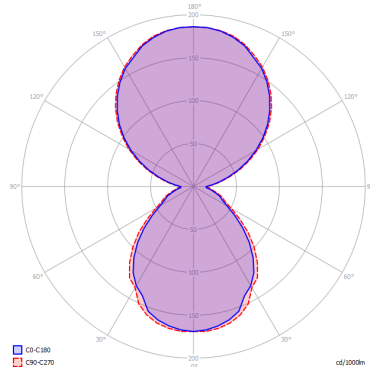

CERTIFICATION

PHOTOMETRIC CURVE

FRAME	DIFFUSOR	LED COLOUR	CODE
Coppery Bronze	Matte White	2700K	162002
Matte White 9010	Matte White	2700K	162001