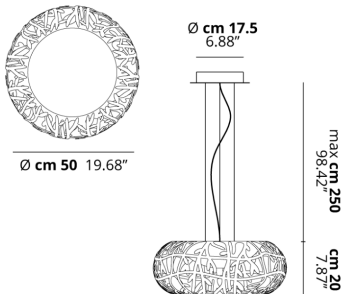

MAGGIO

FEATURES

- **Frame:** Metal
- **Diffusor:** Polycarbonate
- **Dimmable:** Yes
- **Dimmer:** Not Included
- **Bulb:** Included

BULB

- **LED 2700K** 1 x 17W | 1700 lm
- and _____
- **LED 2700K** 1 x 17W | 1700 lm

SPECIFICATION SHEET

CERTIFICATION

PHOTOMETRIC CURVE

FRAME	DIFFUSOR	LED COLOUR	CODE
Coppery Bronze	Matte White	2700K	162002
Matte White 9010	Matte White	2700K	162001